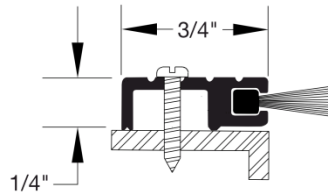

## Perimeter Strip

884 – Pile Insert 

#6 x 5/8" sheet metal screws provided.  
TEK screws available upon request.